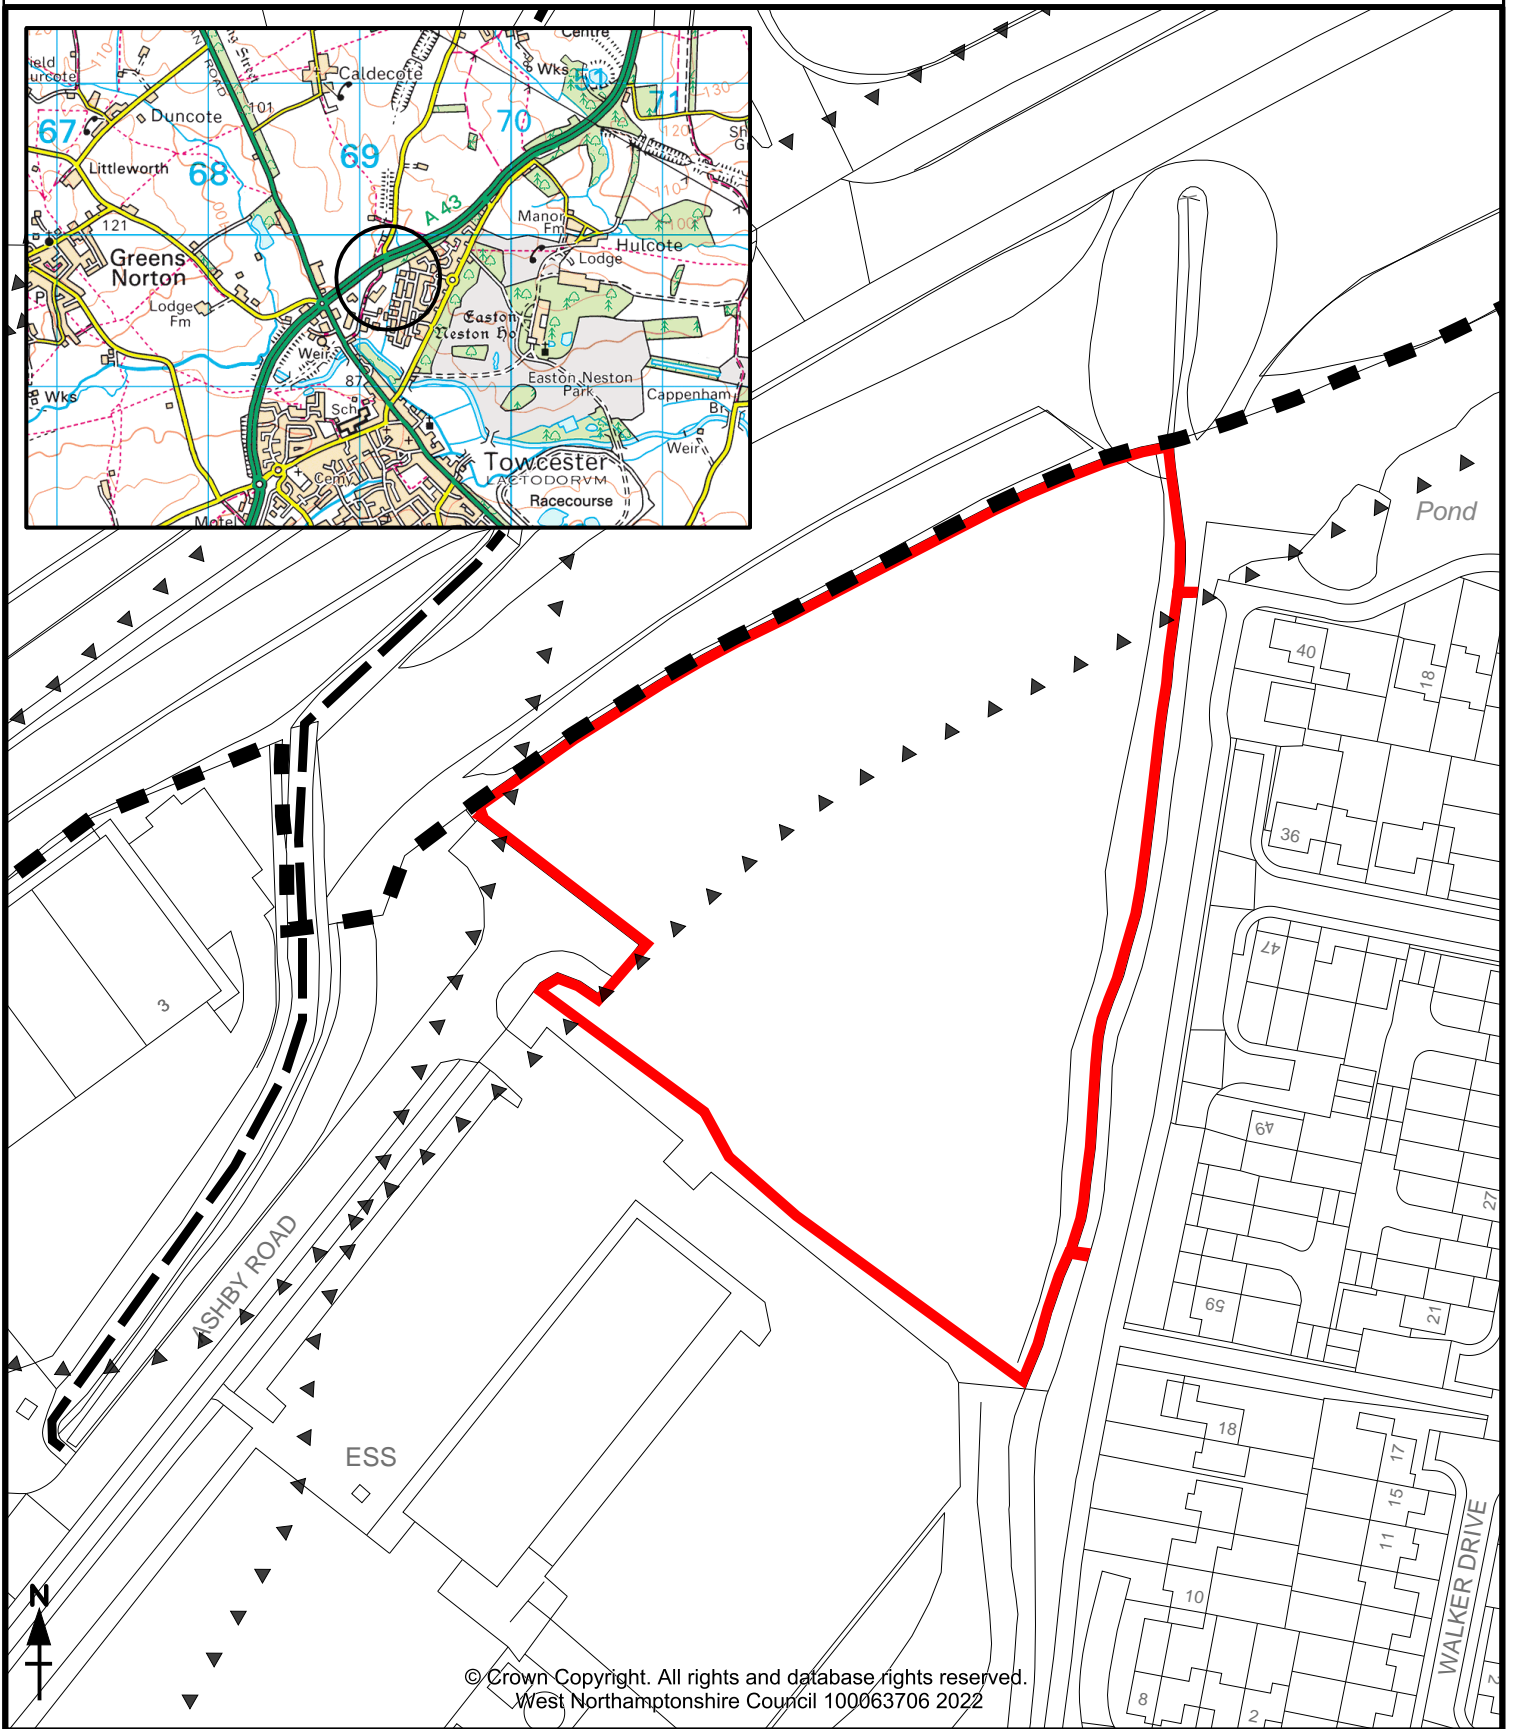

Application Number: WNS/2021/2003/MAF

Parish: Towcester CP

© Crown Copyright. All rights and database rights reserved.
West Northamptonshire Council 100063706 2022

Town/Village: Towcester

Site Area: 1.0242 Ha

Grid Location: SP 69196 49721

Map Scale: 1:1250

Site

Town Confines

Public Right of Way

Site of Archaeological Asset